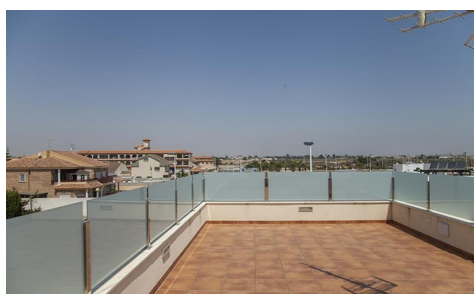

ESP001

Villa in San Pedro Del Pinatar

€295,000

3

2

105m²

200m²

Villas for sale residential ESMERALDA II. It is located 5 minutes walk from the beach of Lo Pagan. Eleven independent houses with jacuzzi pool, two terraces, solarium and private parking. The house has living room, kitchen, three bedrooms and two bathrooms with underfloor heating, It has fitted wardrobes, video intercom and storage room.