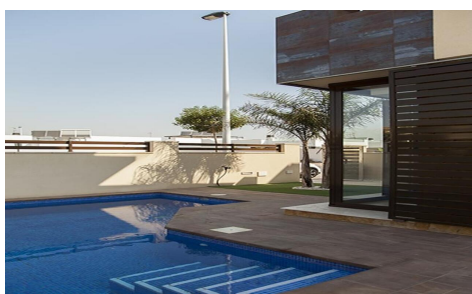

ESP001

Villa in San Pedro Del Pinatar

€295,000

3

2

105m²

200m²

Villas for sale residential ESMERALDA II. It is located 5 minutes walk from the beach of Lo Pagan. Eleven independent houses with jacuzzi pool, two terraces, solarium and private parking. The house has living room, kitchen, three bedrooms and two bathrooms with underfloor heating, It has fitted wardrobes, video intercom and storage room.