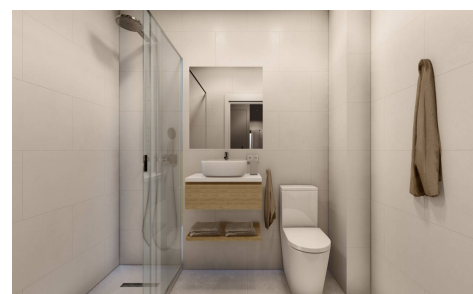

JMH2130M

Apartment in Torre-Pacheco

€206,000

3

2

116m²

N/A

Located in the charming municipality of Torre-Pacheco, this residential complex offers an exclusive selection of 21 properties, including apartments and penthouses. The location is ideal for those seeking a peaceful environment without straying from modern conveniences. With a distance of just 25 km to the nearest airport, connectivity is excellent for residents and visitors. The propert...(Ask for More Details!)