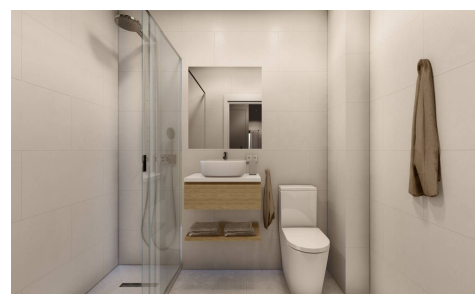

JMH1555H

Penthouse in Torre-Pacheco

€233,000

3

2

107m²

N/A

Discover your dream of living in a brand new flat in Torre Pacheco. With a large private terrace and inspiring views, you will enjoy the tranquillity of an exclusive community. This modern flat offers high quality finishes and spaces full of natural light to create a welcoming atmosphere. With 85 m2, two bright bedrooms, two bathrooms, spacious living-dining room with open kitchen and 14...(Ask for More Details!)