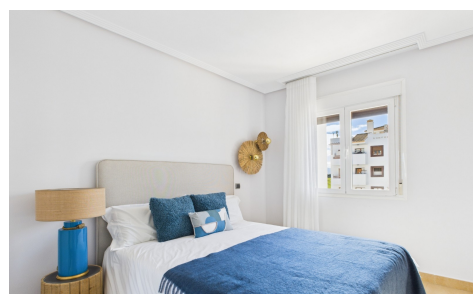

2

2

77m²

N/A

N/A

NEW RELEASE - 35 Apartments - 1 BEDROOM - PRICES FROM 127,500 TO 161,500 - 2 BEDROOM - PRICES FROM 143,000 TO 207,500. Welcome to BLISS, a brand-new residential development right next to Serena Golf, in a calm and comfortable area where everything feels easy and convenient. The homes are bright, spacious and designed with simple, practical layouts that make the space f...(Ask for More Details!)