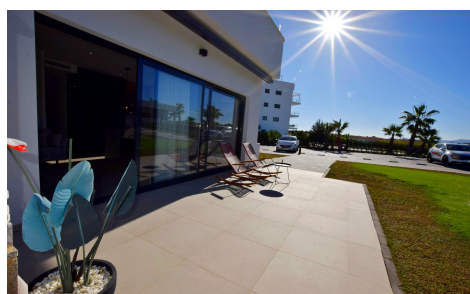

3

2

103m²

223m²

N/A

Located in the prestigious Condado de Alhama, this residential complex offers an exclusive selection of 6 detached homes. Designed for those seeking a tranquil and sophisticated lifestyle, these properties stand out for their proximity to the golf course, just 1 km away, and convenient access to the airport, located 41 km away. The strategic location allows for enjoying a natural environ...(Ask for More Details!)