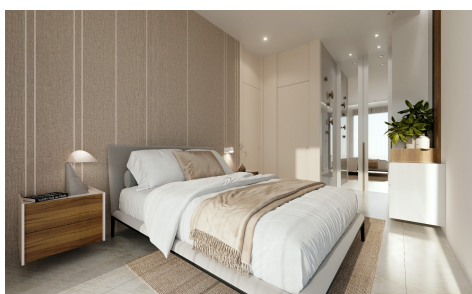

JMH1471S

Villa in Torre-Pacheco

€659,900

3

3

142m²

266m²

Located in the charming locality of Santa Rosalia, this exclusive complex of 18 detached homes offers an ideal setting for those seeking tranquility and comfort. The properties are designed to provide a modern and comfortable lifestyle, with a layout that maximizes space and functionality. Each home features three bedrooms and three bathrooms, ensuring ample space for families or those w...(Ask for More Details!)