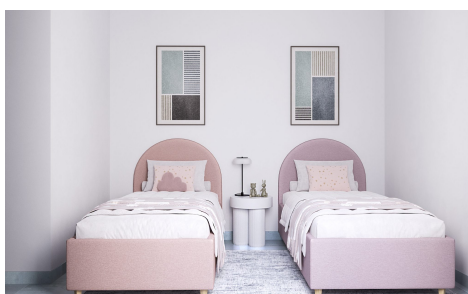

2

2

82m²

154m²

N/A

Located in the charming town of Torre-Pacheco, this residential complex offers 16 townhouses designed to provide comfort and functionality. Each home has been carefully planned to meet modern needs, integrating features that guarantee a pleasant living experience. The proximity to the airport, just 18 km away, adds significant value, facilitating travel and connectivity. The townhouse ty...(Ask for More Details!)