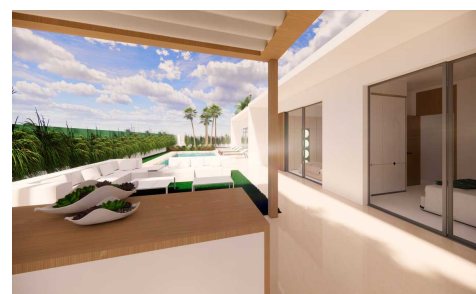

## Villa in Pinar de Campoverde

€669,000

3

3

190m<sup>2</sup>

802m<sup>2</sup>

Villa Esmeralda Luxury, exclusive villas on 800-meter plots located in the very center of "Pinar de Campoverde" a town located on a wooded hillside, 7 km from the beaches of the Costa Blanca with views of the Mediterranean and which has all the services on foot. Pinar de Campoverde there are around 3,000 homes in the development, mainly by Spanish, English, German, Belgian and Dutch reside...(Ask for More Details!)